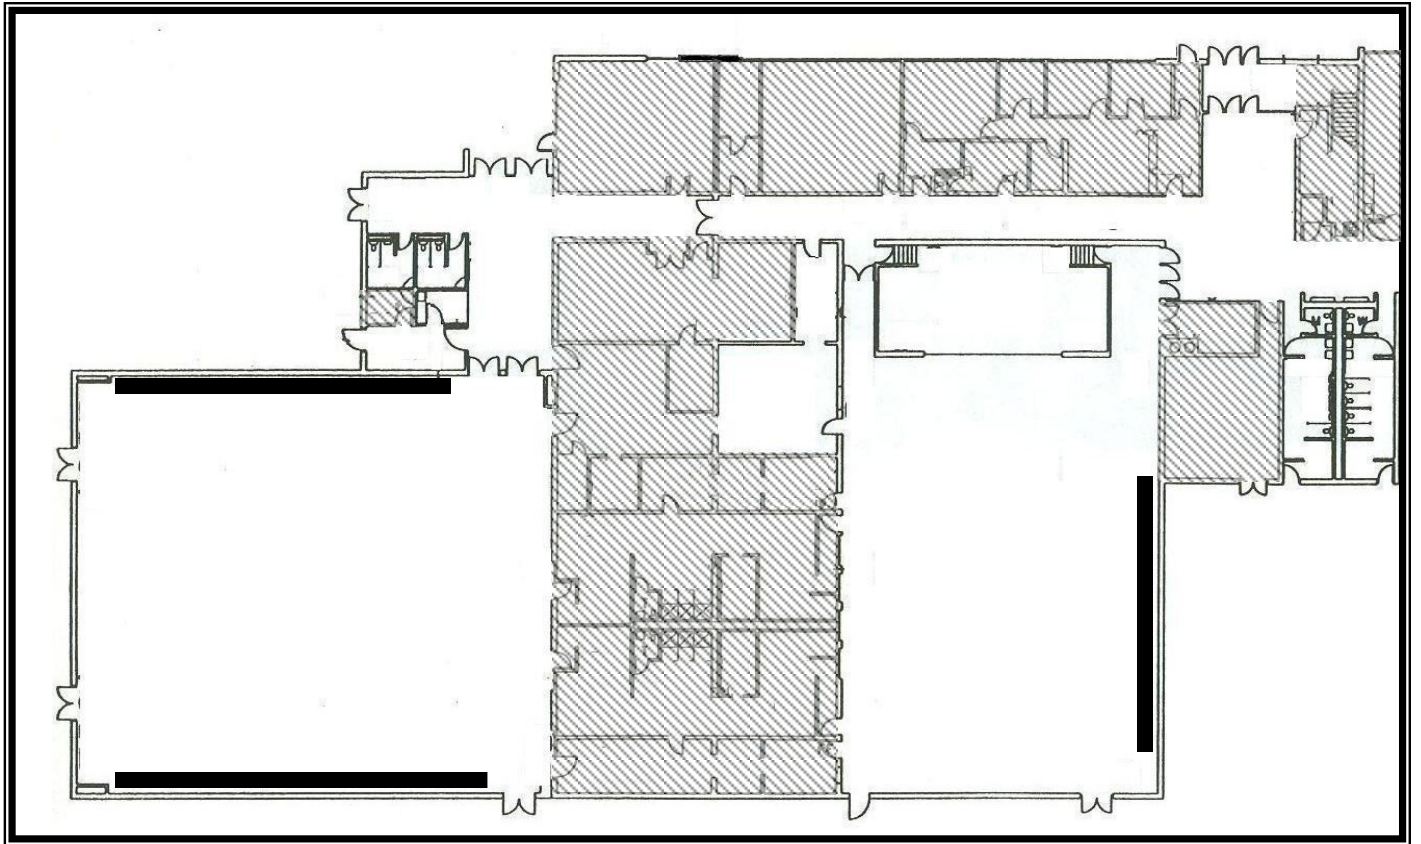

Schrum School Usage Map

Bleacher Capacity

East Gym = 222
West Gym = 607

Key

Restricted Area
 Bleachers

Number of lunch tables	<input type="text"/>	(Max. 10)		Date of event	<input type="text"/>
Number of rectangle tables	<input type="text"/>	(Max. 6)		Time of event	<input type="text"/>
Number of chairs	<input type="text"/>	(Max. 200)		Time of arrival	<input type="text"/>
Number of microphones	<input type="text"/>	(Max. 2)		Time of departure	<input type="text"/>
Podium	Yes	No		Stage	Yes No
Bleachers out	Yes	No		Risers	Yes No